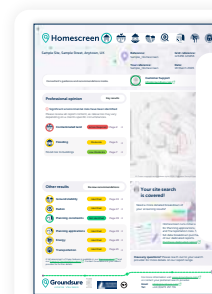

### Enhanced layout:

Clear chaptered structure with sections for summary, risk assessment, maps, data, and next steps.

### Direct consultant access:

- Includes consultant contact details for further inquiries.

### Visual risk indicators:

- Color-coded risk pills for straightforward identification of key risks.

### Additional resource hyperlinks:

- Links out to our customer portal Knowledge Base.

If you have any further questions about this our in house experts are always available!

The Homescreen sample report